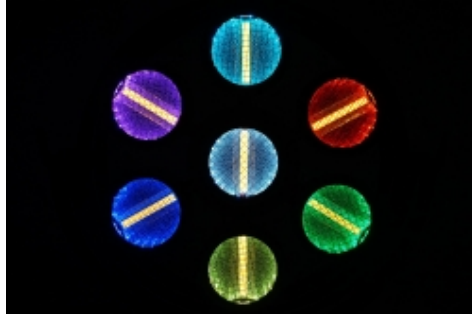

TECHNICAL DETAILS

Effect Description

Retro style effect, which adapts LED light source technology!

Based on 7 main warm white LED light sources of 60 Watt each, and 168x 0,5 RGB 5050 SMD LED, as background light effect. Independent control of the LEDs.

2200 K colour temperature, of the main white LEDs.

3pin XLR connector.

Dimensions: 860 x 966 x 170 mm.

Weight: 21,5 Kgs.

Packing Details

Carton box for 1 pc: 26 x 86 x 100 cm - 19 kg

PHOTOS

PRODUCT VIDEO