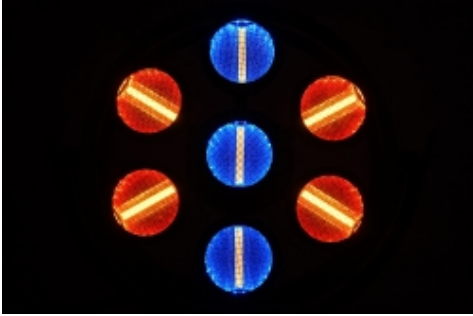

Visit product page

FOS VINTAGE 7 ULTRA

L006087

Retro background fixture, 7 x 60watt romantic warm white 2200k led, 168x0.5W RGB 5050 smd background led, diameter 86cm, pixel control, 9CH/10CH /28CH/38CH DMX channels, Aluminum alloy housing, Lcd menu display, 3pin XLR, powercon in/out, floor sta

TECHNICAL DETAILS

Effect Description

Retro style effect, which adapts LED light source technology!

Based on 7 main warm white LED light sources of 60 Watt each, and 168x 0,5 RGB 5050 SMD LED, as background light effect. Independent control of the LEDs.

2200 K colour temperature, of the main white LEDs.

3pin XLR connector.

Dimensions: 860 x 966 x 170 mm.

Weight: 21,5 Kgs.

Packing Details

Carton box for 1 pc: 26 x 86 x 100 cm - 19 kg

PHOTOS

PRODUCT VIDEO